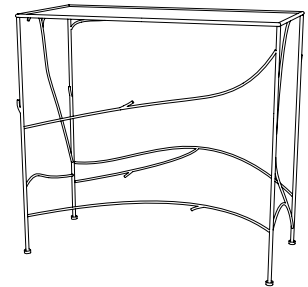

IATESTA
STUDIO

TWIG FIREWOOD BOX

54-1123
24"W x 18"D x 18"H

IATESTA FURNITURE
STUDIO LIGHTING
ACCESSORIES
TEXTILES

Standard

Standard Fire Screen

Standard Martini Table

Standard Table

TWIG FIREWOOD BOX

54-1123

24"W x 18"D x 18"H

Finish: T107 / Wrought Iron

Custom sizes and finishes available