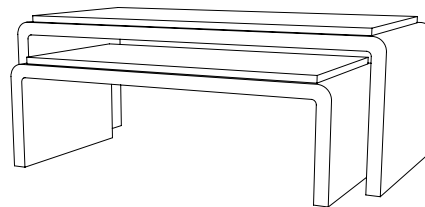

IATESTA  
STUDIO

WATERFALL COFFEE TABLE

15-1003  
45"W x 21"D x 17"H

CUSTOM SUGGESTIONS

Standard

Standard Console

Eliminate top panel

Standard Side Table

As nesting cocktail tables

As a writing desk

Hand Made in Maryland  
410.604.0360 (P)  
410.604.0363 (F)  
info@iatestastudio.com  
iatestastudio.com

**NOTE:** Due to variations in printing, the colors shown here cannot absolutely represent true quality and hue. Prior to ordering, please confirm details of this tearsheet and reference finish samples available through your local showroom or sales representative. Line drawings are not drawn to scale.

## WATERFALL COFFEE TABLE

Design Frank Babb Randolph  
15-1003  
45"W x 21"D x 17"H  
Species: Painted  
Finish: PF303 / Faux Parchment  
Custom sizes and finishes available